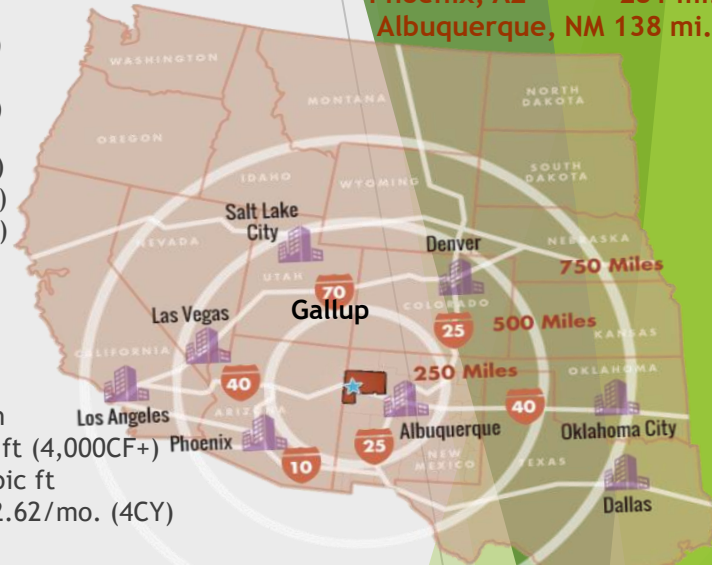

City of Gallup & McKinley County, New Mexico, USA

Gallup is a premier transportation, energy, and logistics hub of the Southwestern United States serving the U.S. Interstate 40 highway and Southern Transcontinental railway corridors.

Distance to Major Cities

Dallas, TX	784 mi.
Oklahoma City, OK	679 mi.
Los Angeles, CA	650 mi.
Denver, CO	584 mi.
Phoenix, AZ	281 mi.
Albuquerque, NM	138 mi.

Area Demographics

City of Gallup Population:	20,932 (2022)
McKinley County Population:	69,830 (2022)
Trade area Population:	196,122 (2020)
Median Age:	33.8 (2023)
Labor Force:	24,175 (2023)
18 years and older:	72.7% (2022)
Median Household Income:	$54,537 (2021)
Cost of Living (McKinley Co):	78% of US Average

McKinley County Quick Facts

Total Land Area:	5,451 square miles
Population/sq. mile:	12.7 (2022)
Veterans:	2,965 (2022)
Homeownership Rate:	70.6% (2022)
Median Home Price:	$67,100 (2023)
Labor Force:	24,175 (2023)
18 years and older:	72.7% (2022)
Elevation:	6,467 ft (Gallup)
Sunny days per year:	279